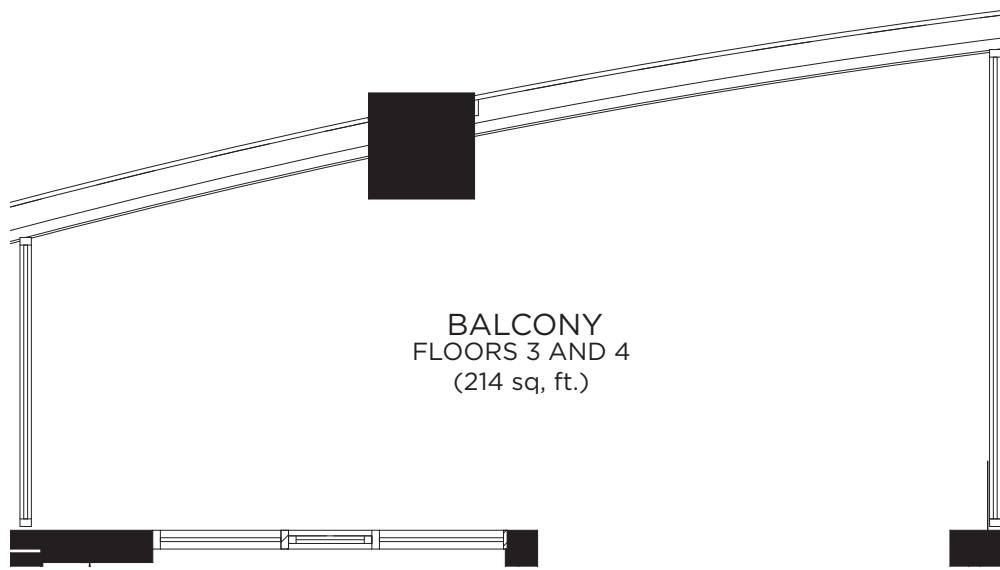

1 Bedroom + Den • 644 sq.ft.

Suite 308, 408, 508, 608, 708, 808,
908, 1008, 1108, 1208, 1308

theKipton

FLOORS 3 AND 4 ONLY

All dimensions, areas and drawings, including exterior treatments and conditions, are approximate and are subject to change without notice. Actual dimensions may vary from the stated floor area.