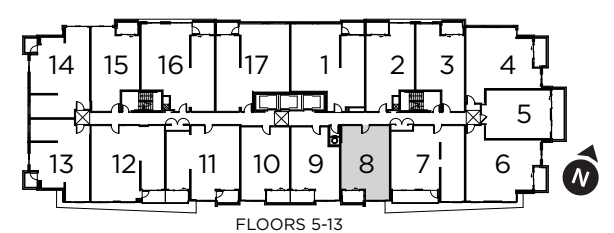

1 Bedroom + Den • 644 sq.ft.

Suite 308, 408, 508, 608, 708, 808,
908, 1008, 1108, 1208, 1308

theKipton

FLOORS 3 AND 4 ONLY

All dimensions, areas and drawings, including exterior treatments and conditions, are approximate and are subject to change without notice. Actual dimensions may vary from the stated floor area.