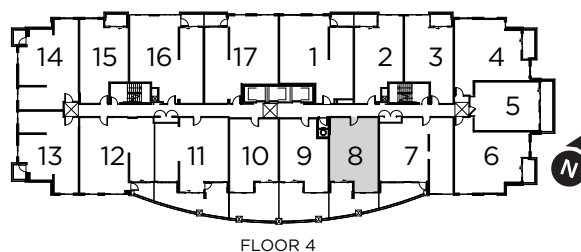

1 Bedroom + Den • 644 sq.ft.

Suite 308, 408, 508, 608, 708, 808,
908, 1008, 1108, 1208, 1308

theKipton

FLOORS 3 AND 4 ONLY

All dimensions, areas and drawings, including exterior treatments and conditions, are approximate and are subject to change without notice. Actual dimensions may vary from the stated floor area.