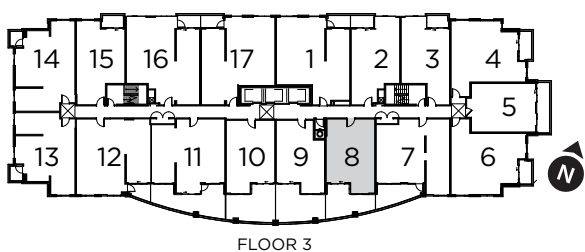

1 Bedroom + Den • 644 sq.ft.

Suite 308, 408, 508, 608, 708, 808,
908, 1008, 1108, 1208, 1308

theKipton

FLOORS 3 AND 4 ONLY

All dimensions, areas and drawings, including exterior treatments and conditions, are approximate and are subject to change without notice. Actual dimensions may vary from the stated floor area.