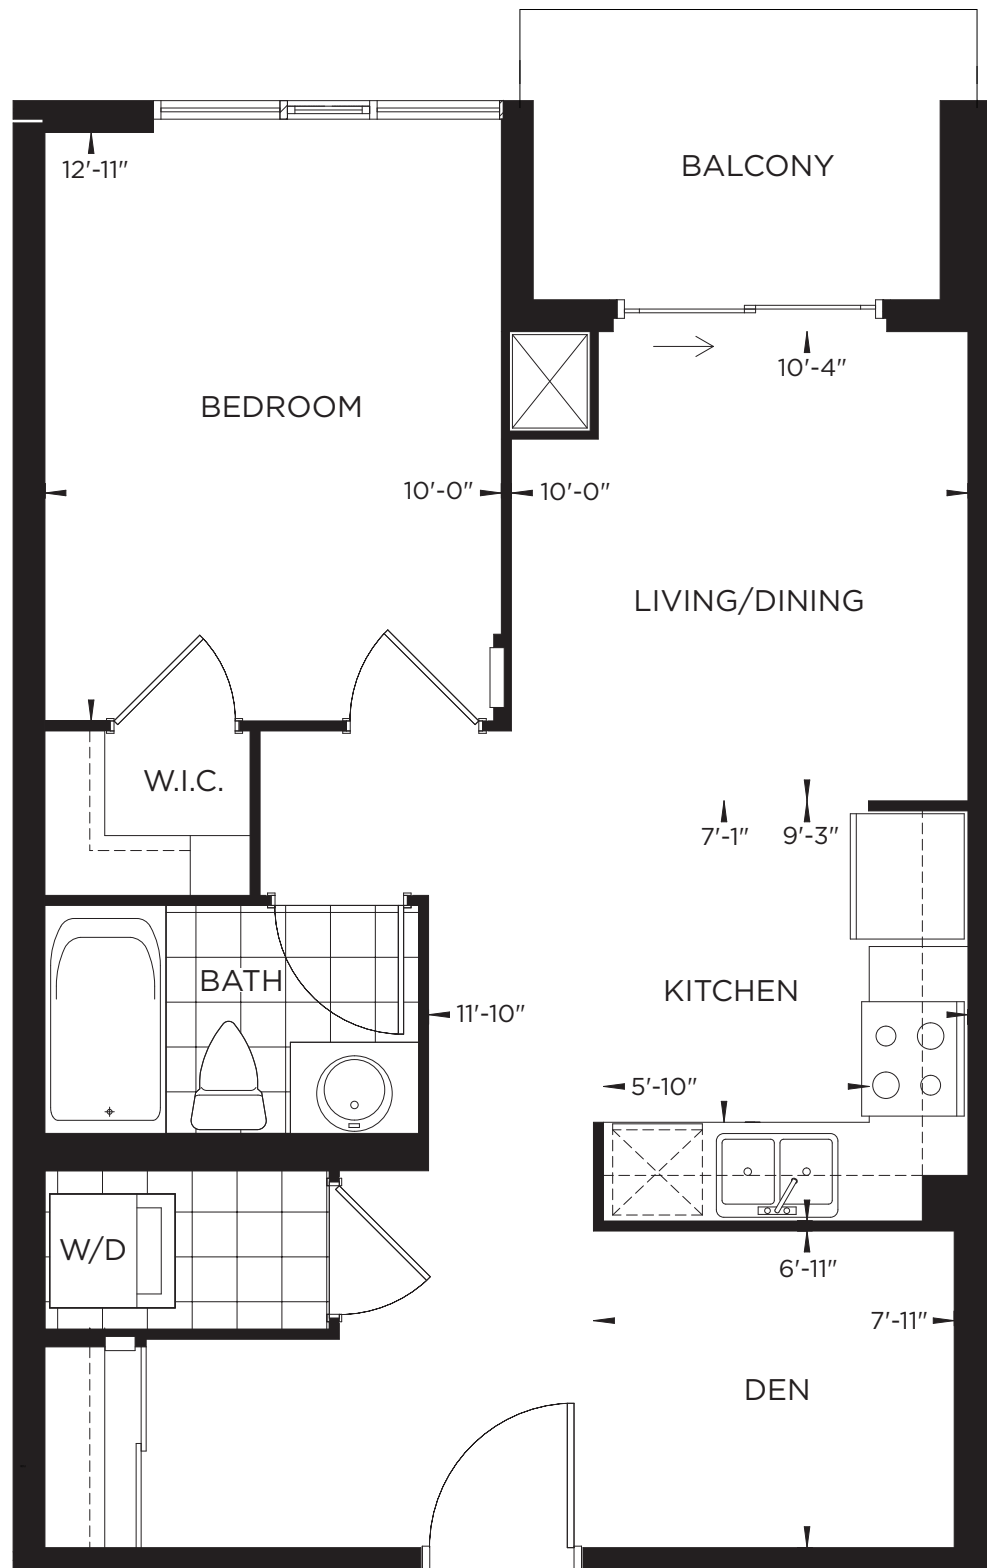

1 Bedroom + Den • 644 sq.ft.

Suite 308, 408, 508, 608, 708, 808,
908, 1008, 1108, 1208, 1308

theKipton

FLOORS 3 AND 4 ONLY

All dimensions, areas and drawings, including exterior treatments and conditions, are approximate and are subject to change without notice. Actual dimensions may vary from the stated floor area.