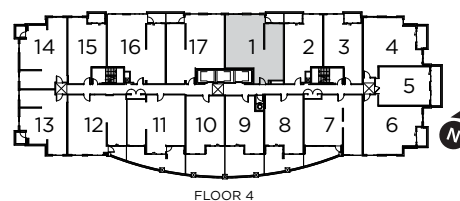

2 Bedroom + Den • 1,022 sq.ft.

Suite 201, 301, 401, 501, 601, 701, 801,
901, 1001, 1101, 1201, 1301

theKipton

All dimensions, areas and drawings, including exterior treatments and conditions, are approximate and are subject to change without notice. Actual dimensions may vary from the stated floor area.