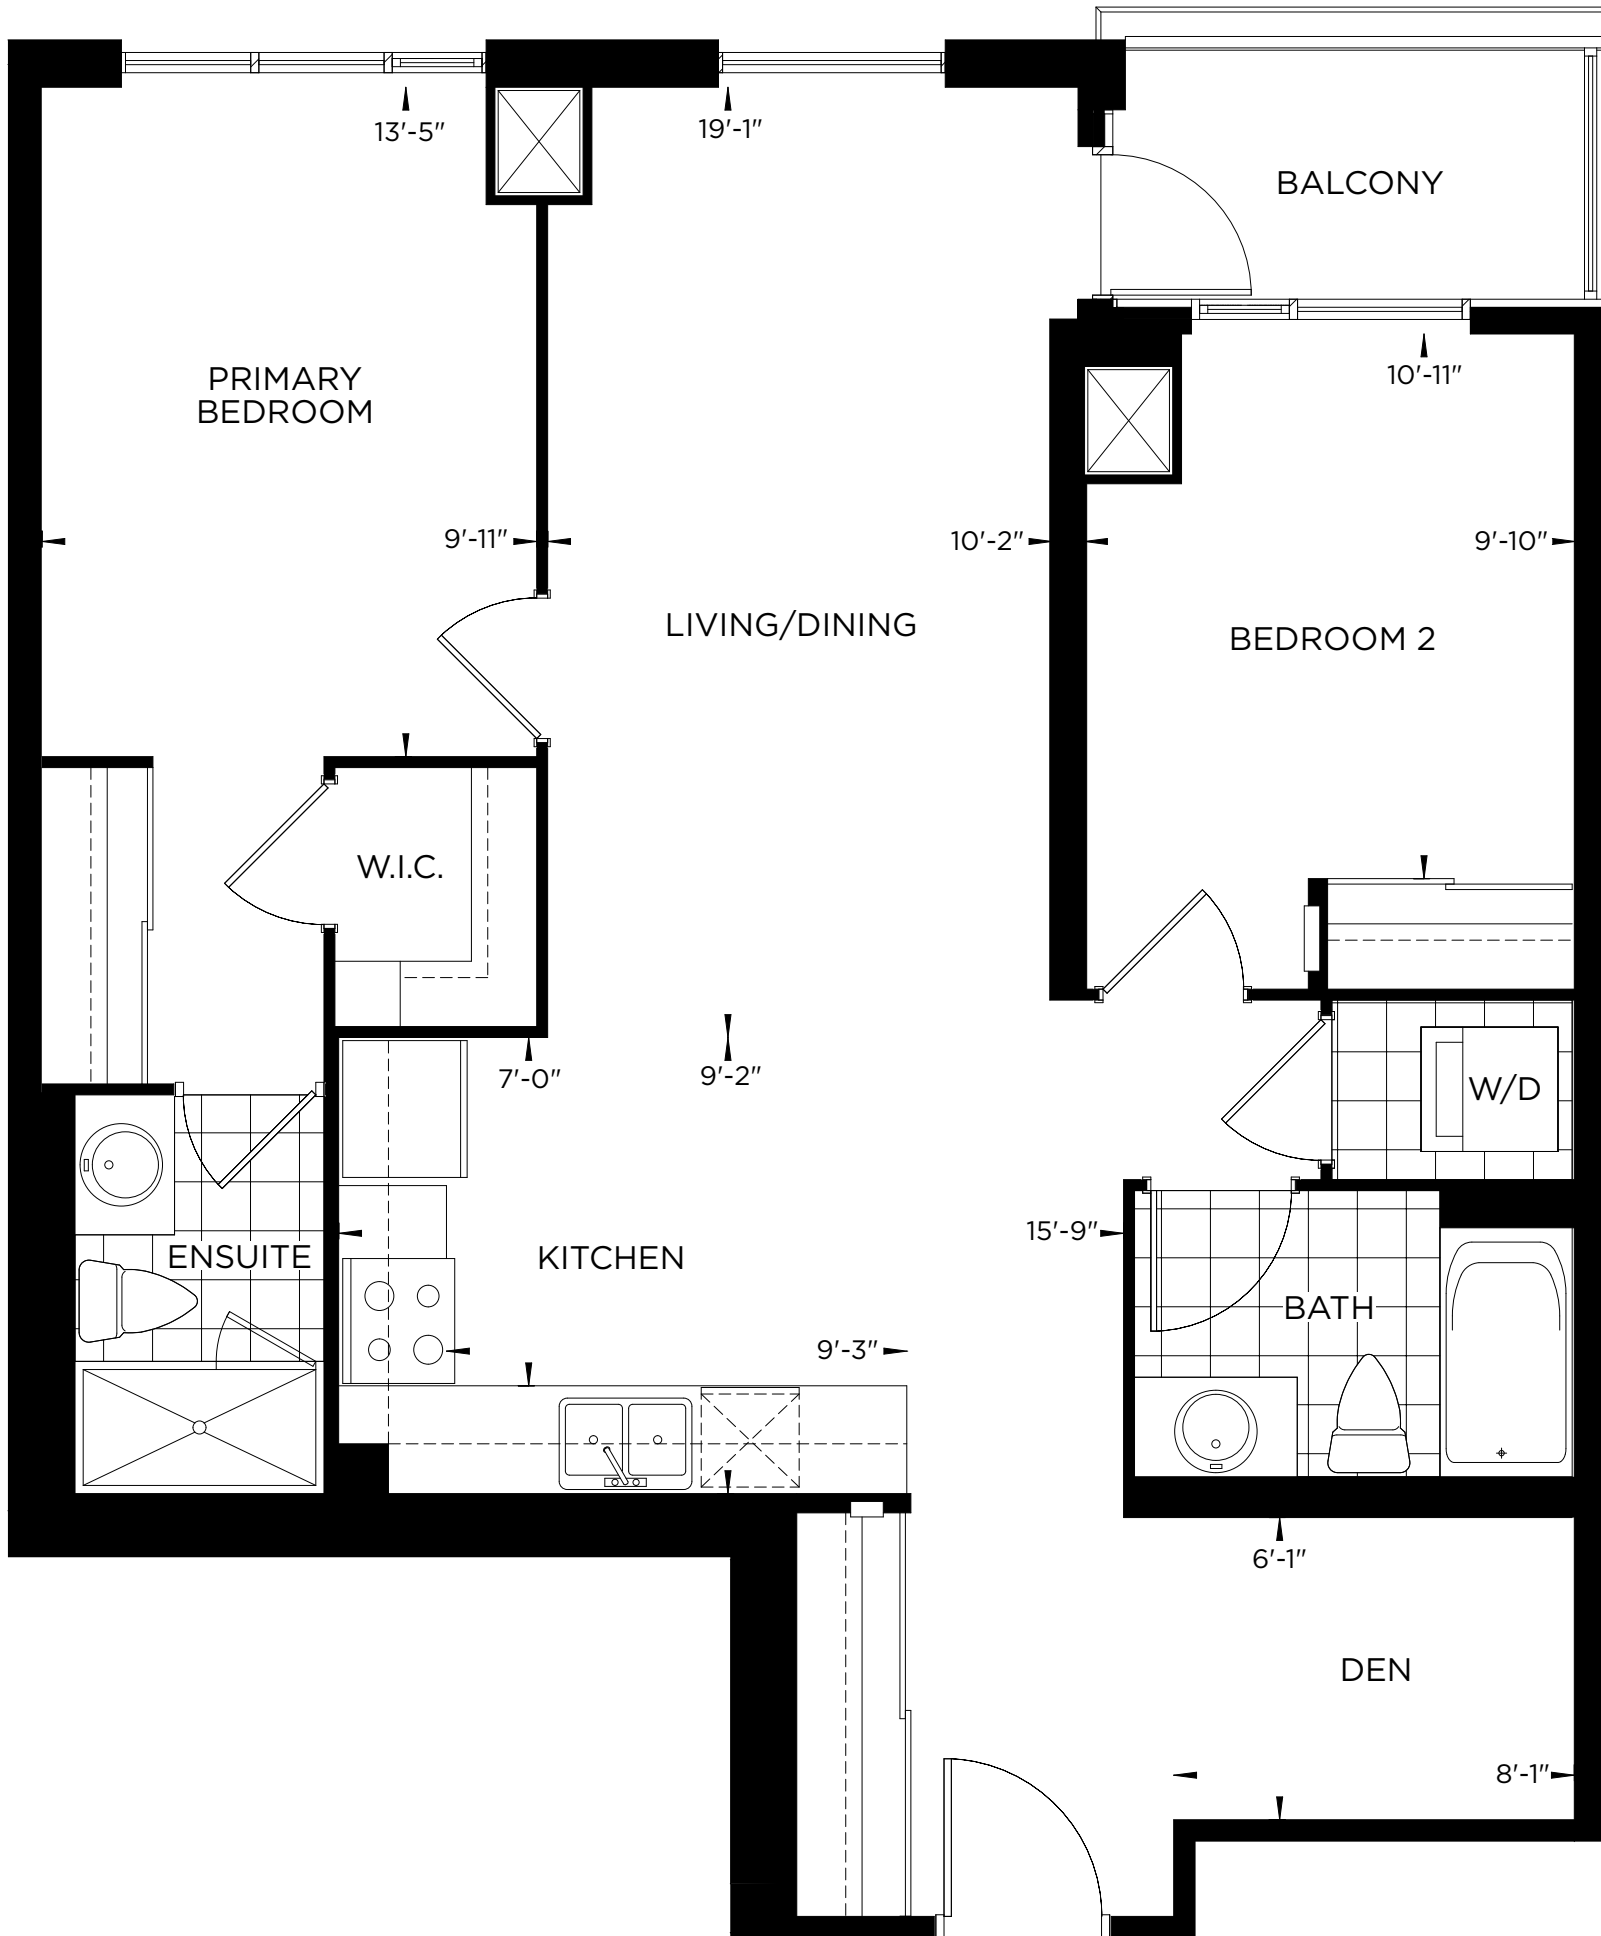

2 Bedroom + Den • 1,022 sq.ft.

Suite 201, 301, 401, 501, 601, 701, 801,
901, 1001, 1101, 1201, 1301

theKipton

All dimensions, areas and drawings, including exterior treatments and conditions, are approximate and are subject to change without notice. Actual dimensions may vary from the stated floor area.